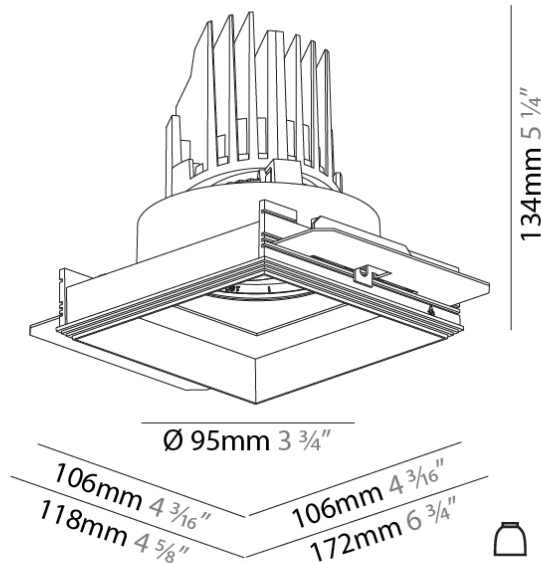

PHYSICAL

Shape: Square
Length (mm): 106
Length (in): 4 ³/₁₆
Width (mm): 106
Width (in): 4 ³/₁₆
Height (mm): 134
Height (in): 5 ¹/₄
Ceiling Thickness (mm): 10 / 12.5 / 15 / 25
Ceiling Thickness (in): 3/8 or 1/2 or 9/16 or 1
Min. Recessing Depth (mm): 150
Min. Recessing Depth (in): 5 ⁷/₈
Light Distribution: Adjustable / Downlight
Weight (kg): 0.704
Weight (lbs): 1.55
Fixture Finish: SSR / BKV / CWI / CRY / HAB / LAG / UFT / ITA / RUA / RUR / MIC / FTG / MYG / TWT / LOD / PUS / FRO / FUP / KIA / POP / BLS / SPG / MEY / GOH / GUM / CHC / COM / ABZ / JAG / OBR / MOS / ROR
Fixture Material: Aluminum Die Cast

Cut-out Measurements: 120mm / 4 3/4" x 120mm / 4 3/4"
Upon Request: Unique Ceiling Thickness

ELECTRICAL

Lamp Type: LED (Zhaga Standard)
Input Wattage (W): 16.5
Total Output Wattage (W): 14.7
Dimming: Dali Dimming
Driver Included: No
Driver Location: Recessed Housing
Driver Type: Constant Current - 120Vac
Driver Class: Class 2
Housing: See Components
Input Voltage (V): 120
Constant Current (MA): 350

LED

Number of LEDs: 1
Max. Delivered Lumen (lm): 770
Nominal Lumen (lm): 1140
CRI: >90 CRI
Lamp Life (hrs): 50000
Upon Request: RGB-W Tunable White Special Color Temperature Special LED

OPTICAL

Reflector: 20 / 40 / 60
Adjustability: Rotational 355°; Tilt 30°
Upon Request: Special Beam Angles

RATINGS AND CERTIFICATIONS

382, F 416-247-9319, www.zaneen.com
Certified by Intertek for North American Standards
IP rating: IP20