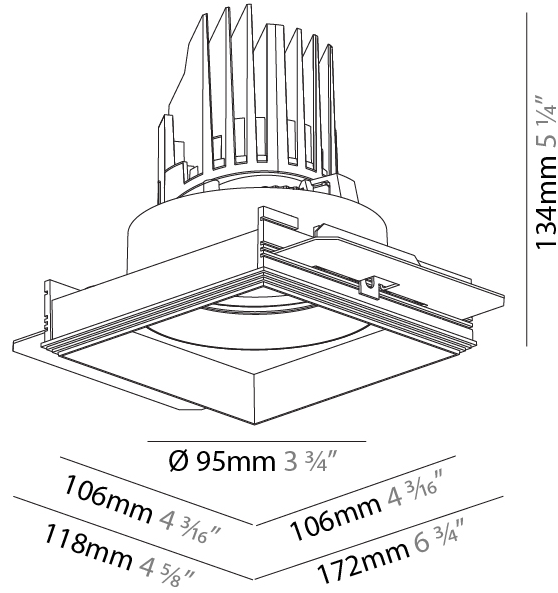

ELECTRICAL

Lamp Type: LED (Zhaga Standard)
Input Wattage (W): 16.5
Total Output Wattage (W): 14.7
Dimming: Dali Dimming
Driver Included: No
Driver Location: Recessed Housing
Driver Type: Constant Current - 120Vac
Driver Class: Class 2
Housing: See Components
Input Voltage (V): 120
Constant Current (MA): 350

LED

Number of LEDs: 1
Max. Delivered Lumen (lm): 770
Nominal Lumen (lm): 1140
CRI: >90 CRI
Lamp Life (hrs): 50000
Upon Request: RGB-W Tunable White Special Color Temperature Special LED

OPTICAL

Reflector*: 20 / 40 / 60
Adjustability: Rotational 355°; Tilt 30°
Upon Request: Special Beam Angles

RATINGS AND CERTIFICATIONS

Patents: IP20
Add 'INT' to the end of the existing Model #. For assistance on 'custom' specifications, contact zteam@zaneen.com.
In a constant effort to supply the best product, we reserve the right to change specifications or materials without notice. The most recent specification sheets are found at zaneen.com